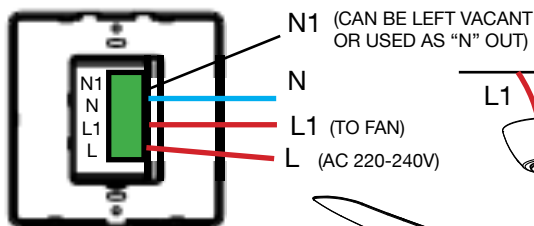

POWER

Rated Power: 80 watts

Rated Voltage: 220-240V ~ 50Hz

Installation: Qualified Electrician Needed

INCLUDES

1 x LCD Wall Control

WIRING

CONTROL ONE FAN: